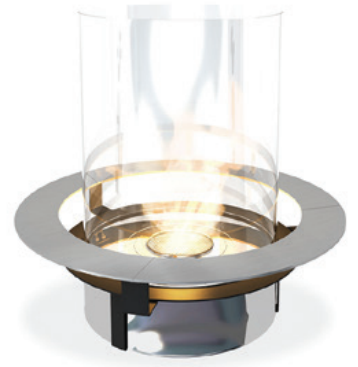

ETHANOL TABLETOP FIRES

Commerce Technology™ (Absorbent Ceramic Fibers)

DANCING FLAMES

CHANTICO GLASSFIRE

SIMPLE

RONDO

No smoke or ash

No electricity required

Safe burning technology

Easy refueling system

	DANCING FLAME	CHANTICO GLASSFIRE	SIMPLE	RONDO
	[ØxH] 251 x 361 mm [ØxH] 9.9" x 14.2"	[ØxH] 251 x 361 mm [ØxH] 9.9" x 14.2"	[ØxH] 308 x 418 mm [ØxH] 12.1" x 16.5"	[ØxH] 412 x 412 mm [ØxH] 16.2" x 16.2"
	2.0kg / 4.4 lbs	4.2 kg / 9.3 lbs	6.5 kg / 14.3 lbs	7.0kg / 15.4 lbs
	1.5 L / 0.33 imp. gal	1.5 L / 0.33 imp. gal	1.5 L / 0.33 imp. gal	3.0 L / 0.66 imp. gal
	max. 3.5 h	max. 3.5 h	max. 3.5 h	max. 7 h
	max. 2.5 kW / 8 530 BTU/h			
	min. 25 m³ / 880 ft³			