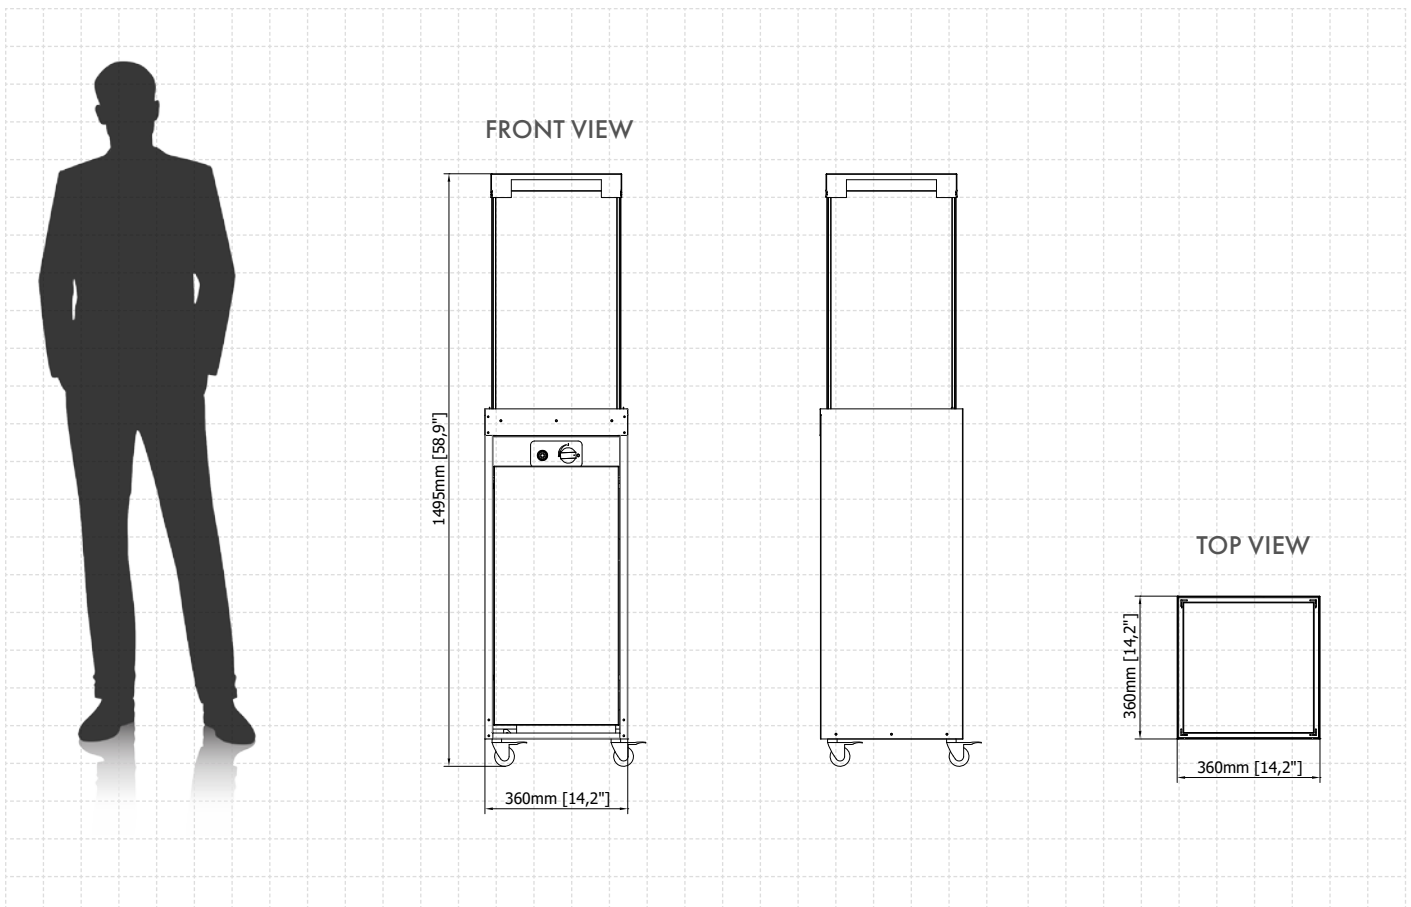

Faro

(Gas Technology)

Fuel type	LPG
Heat output	max. 5.5 KW
Gas consumption	max. 0.40 kg/h burning time up to 40h
Gas pressure	30 mbar
Flame height regulation	yes
Weight	20 kg
Flue	not required
Power supply	AAA battery powered control panel
Materials	galvanized steel, tempered glass
Decorative accessories	black glass pebbles
Application	for outdoor use only